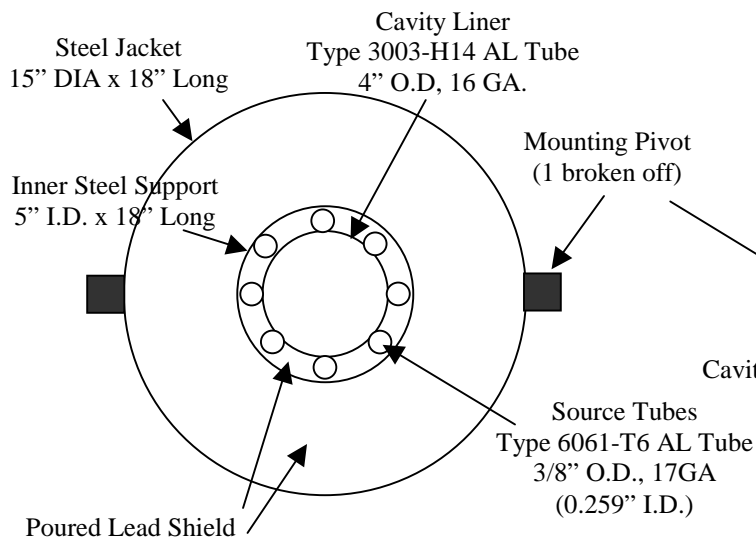

Cavity Irradiator - ^{60}Co - 97.07 mCi as of 12/15/1996
 Gross Weight ~1200 lbs

TOP VIEW

CROSS SECTION

SOURCE TUBES