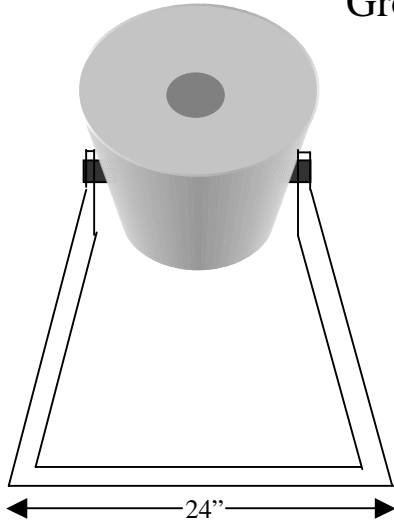

Cavity Irradiator - ^{60}Co - 97.07 mCi as of 12/15/1996
 Gross Weight ~1200 lbs

TOP VIEW

CROSS SECTION

SOURCE TUBES