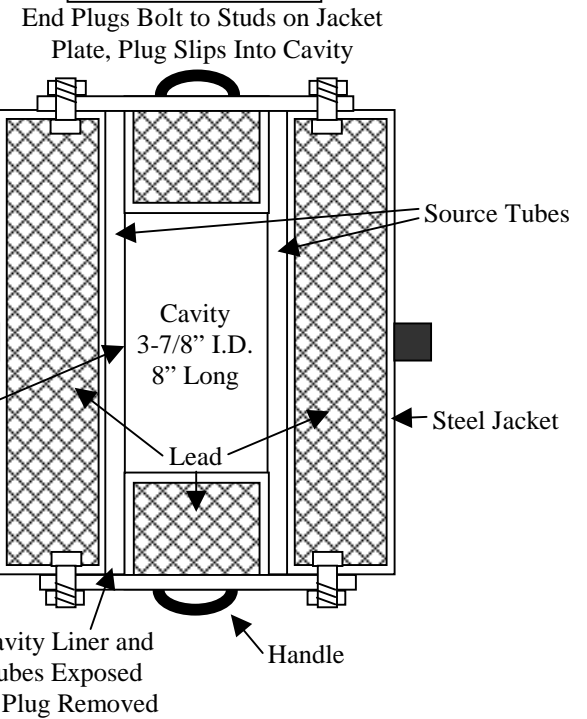

Cavity Irradiator - ^{60}Co - 97.07 mCi as of 12/15/1996
 Gross Weight ~1200 lbs

TOP VIEW

CROSS SECTION

SOURCE TUBES